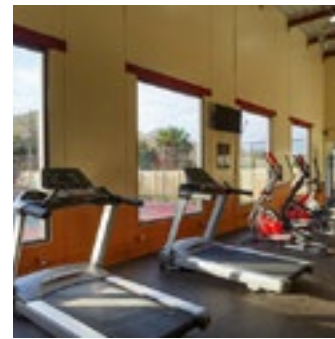

THE PARK AT RAVELLO

401 W Seminole Blvd
Sanford, FL 32771

407 322 1051

THEPARKATRAVELLO.COM

MON – FRI 9:00 AM – 6:00 PM
SAT 10:00 AM – 5:00 PM

AMENITIES

- > Full-Size Washer & Dryers
- > Ceiling Fans
- > Fully-Equipped Kitchens
- > Clubhouse
- > Screened Swimming Pool & Spa
- > Large Sun Deck
- > Lighted Tennis Court
- > Racquetball Court
- > State-of-the-Art Fitness Facility
- > 24-Hour Maintenance

LOCATION

Distance from the Academy

4.1 Miles