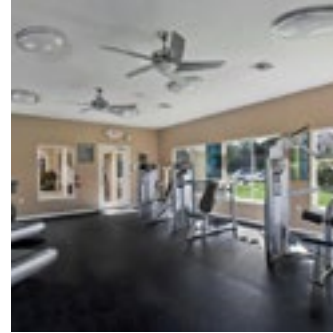

REGATTA SHORES

2335 W Seminole Blvd
Sanford, FL 32771

407 792 1281

UDR.COM

MON – FRI 9:00 AM – 6:00 PM
SAT 10:00 AM – 5:00 PM
SUN 1:00 PM – 5:00 PM

AMENITIES

- > 24-Hour Fitness Center
- > Free Wi-Fi (in public areas)
- > On-Site Maintenance
- > Racquetball Court
- > Screened-In Pool
- > High-Speed Internet Access (up to 75 mbps)
- > Clubhouse
- > Jacuzzi Spa

LOCATION

Distance from the Academy

5 Miles