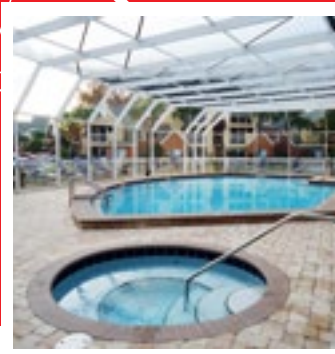

THE PARK AT RAVELLO

401 W Seminole Blvd
Sanford, FL 32771

407 322 1051

THEPARKATRAVELLO.COM

MON – FRI 9:00 AM – 6:00 PM
SAT 10:00 AM – 5:00 PM

AMENITIES

- > Full-Size Washer & Dryers
- > Ceiling Fans
- > Fully-Equipped Kitchens
- > Clubhouse
- > Screened Swimming Pool & Spa
- > Large Sun Deck
- > Lighted Tennis Court
- > Racquetball Court
- > State-of-the-Art Fitness Facility
- > 24-Hour Maintenance

LOCATION

Distance from the Academy

4.1 Miles