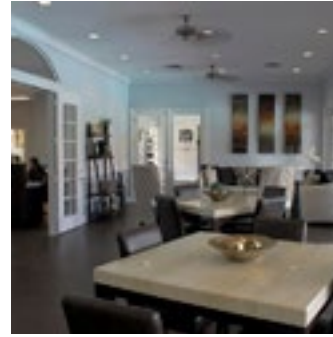

WESTLAKE

1000 Cardinal Cove Circle
Sanford, FL 32771

407 302 7878

WESTLAKE-APARTMENTS.COM

MON – FRI 9:00 AM – 6:00 PM
SAT 10:00 AM – 5:00 PM

AMENITIES

- > 2 Resort-Style Swimming Pools
- > 24-Hour Fitness Center
- > Tennis Court
- > Detached Garages
- > Valet Trash Removal
- > Internet Café
- > 9' and 10' Ceilings
- > Washer & Dryers
- > Oversized Closets
- > Ceiling Fans

LOCATION

Distance from the Academy

7 Miles