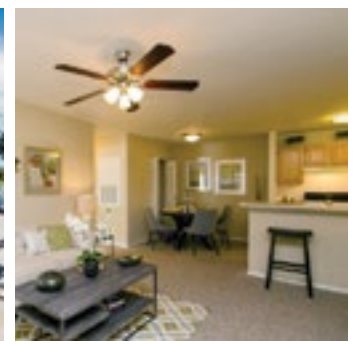

HATTERAS SOUND

13000 Island Bay Circle
Sanford, FL 32771

877 545 7134

HATTERASSOUND.COM

MON – SAT 10:00 AM – 5:00 PM

AMENITIES

- > Volleyball Court
- > Swimming Pool
- > Courtyards with Picnic Tables & Grills
- > Fitness Center
- > Ceiling Fans (in each room)
- > Washer & Dryer Connection
- > Walk-In Closets

LOCATION

Distance from the Academy

6.4 Miles