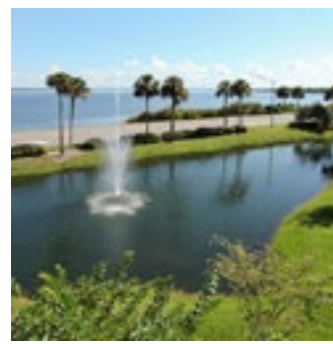

REGATTA SHORES

2335 W Seminole Blvd
Sanford, FL 32771

407 792 1281

UDR.COM

MON – FRI 9:00 AM – 6:00 PM
SAT 10:00 AM – 5:00 PM
SUN 1:00 PM – 5:00 PM

AMENITIES

- > 24-Hour Fitness Center
- > Free Wi-Fi (in public areas)
- > On-Site Maintenance
- > Racquetball Court
- > Screened-In Pool
- > High-Speed Internet Access (up to 75 mbps)
- > Clubhouse
- > Jacuzzi Spa

LOCATION

Distance from the Academy

5 Miles